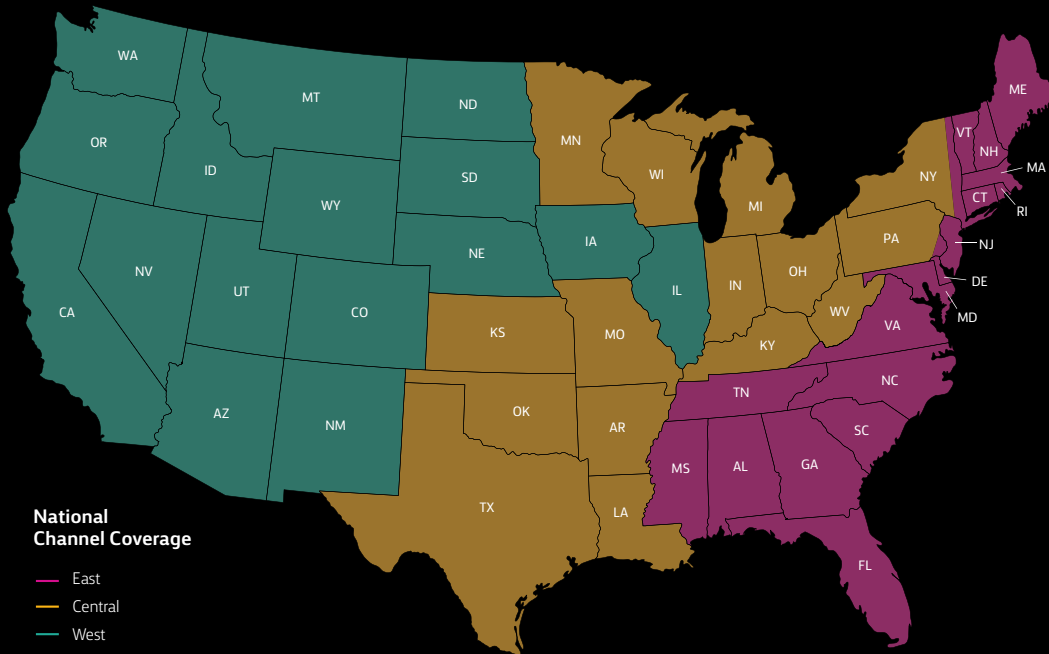

Channel Coverage Map

Channel Leaders

Curt Allen
 President - Strategic Channels
 770.356.7433
 curt.allen@windstream.com

Matt Milliron
 Vice President, Channel Sales
 619.804.9508
 matthew.milliron@windstream.com